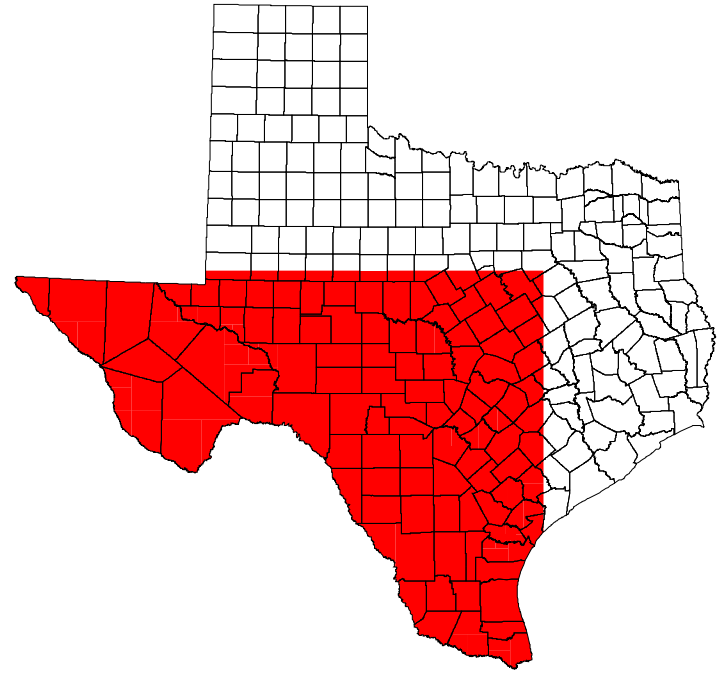

Rio Grande Counties
 U.S. Congressional Districts
 Proposed Plan - XKOR 01182C
 with
 U.S. Congressional Districts
 109th Congress

LEGEND

- xkor 01182C shaded
- plan 01374C
- Counties

xkor 01182C
 7/11/2006 17:45:59

Scale 1 : 3135509
 MAP:8900C REQUEST:24844

1 inch = 49.49 miles
 July 11, 2006 6:14 PM

TEXAS LEGISLATIVE COUNCIL