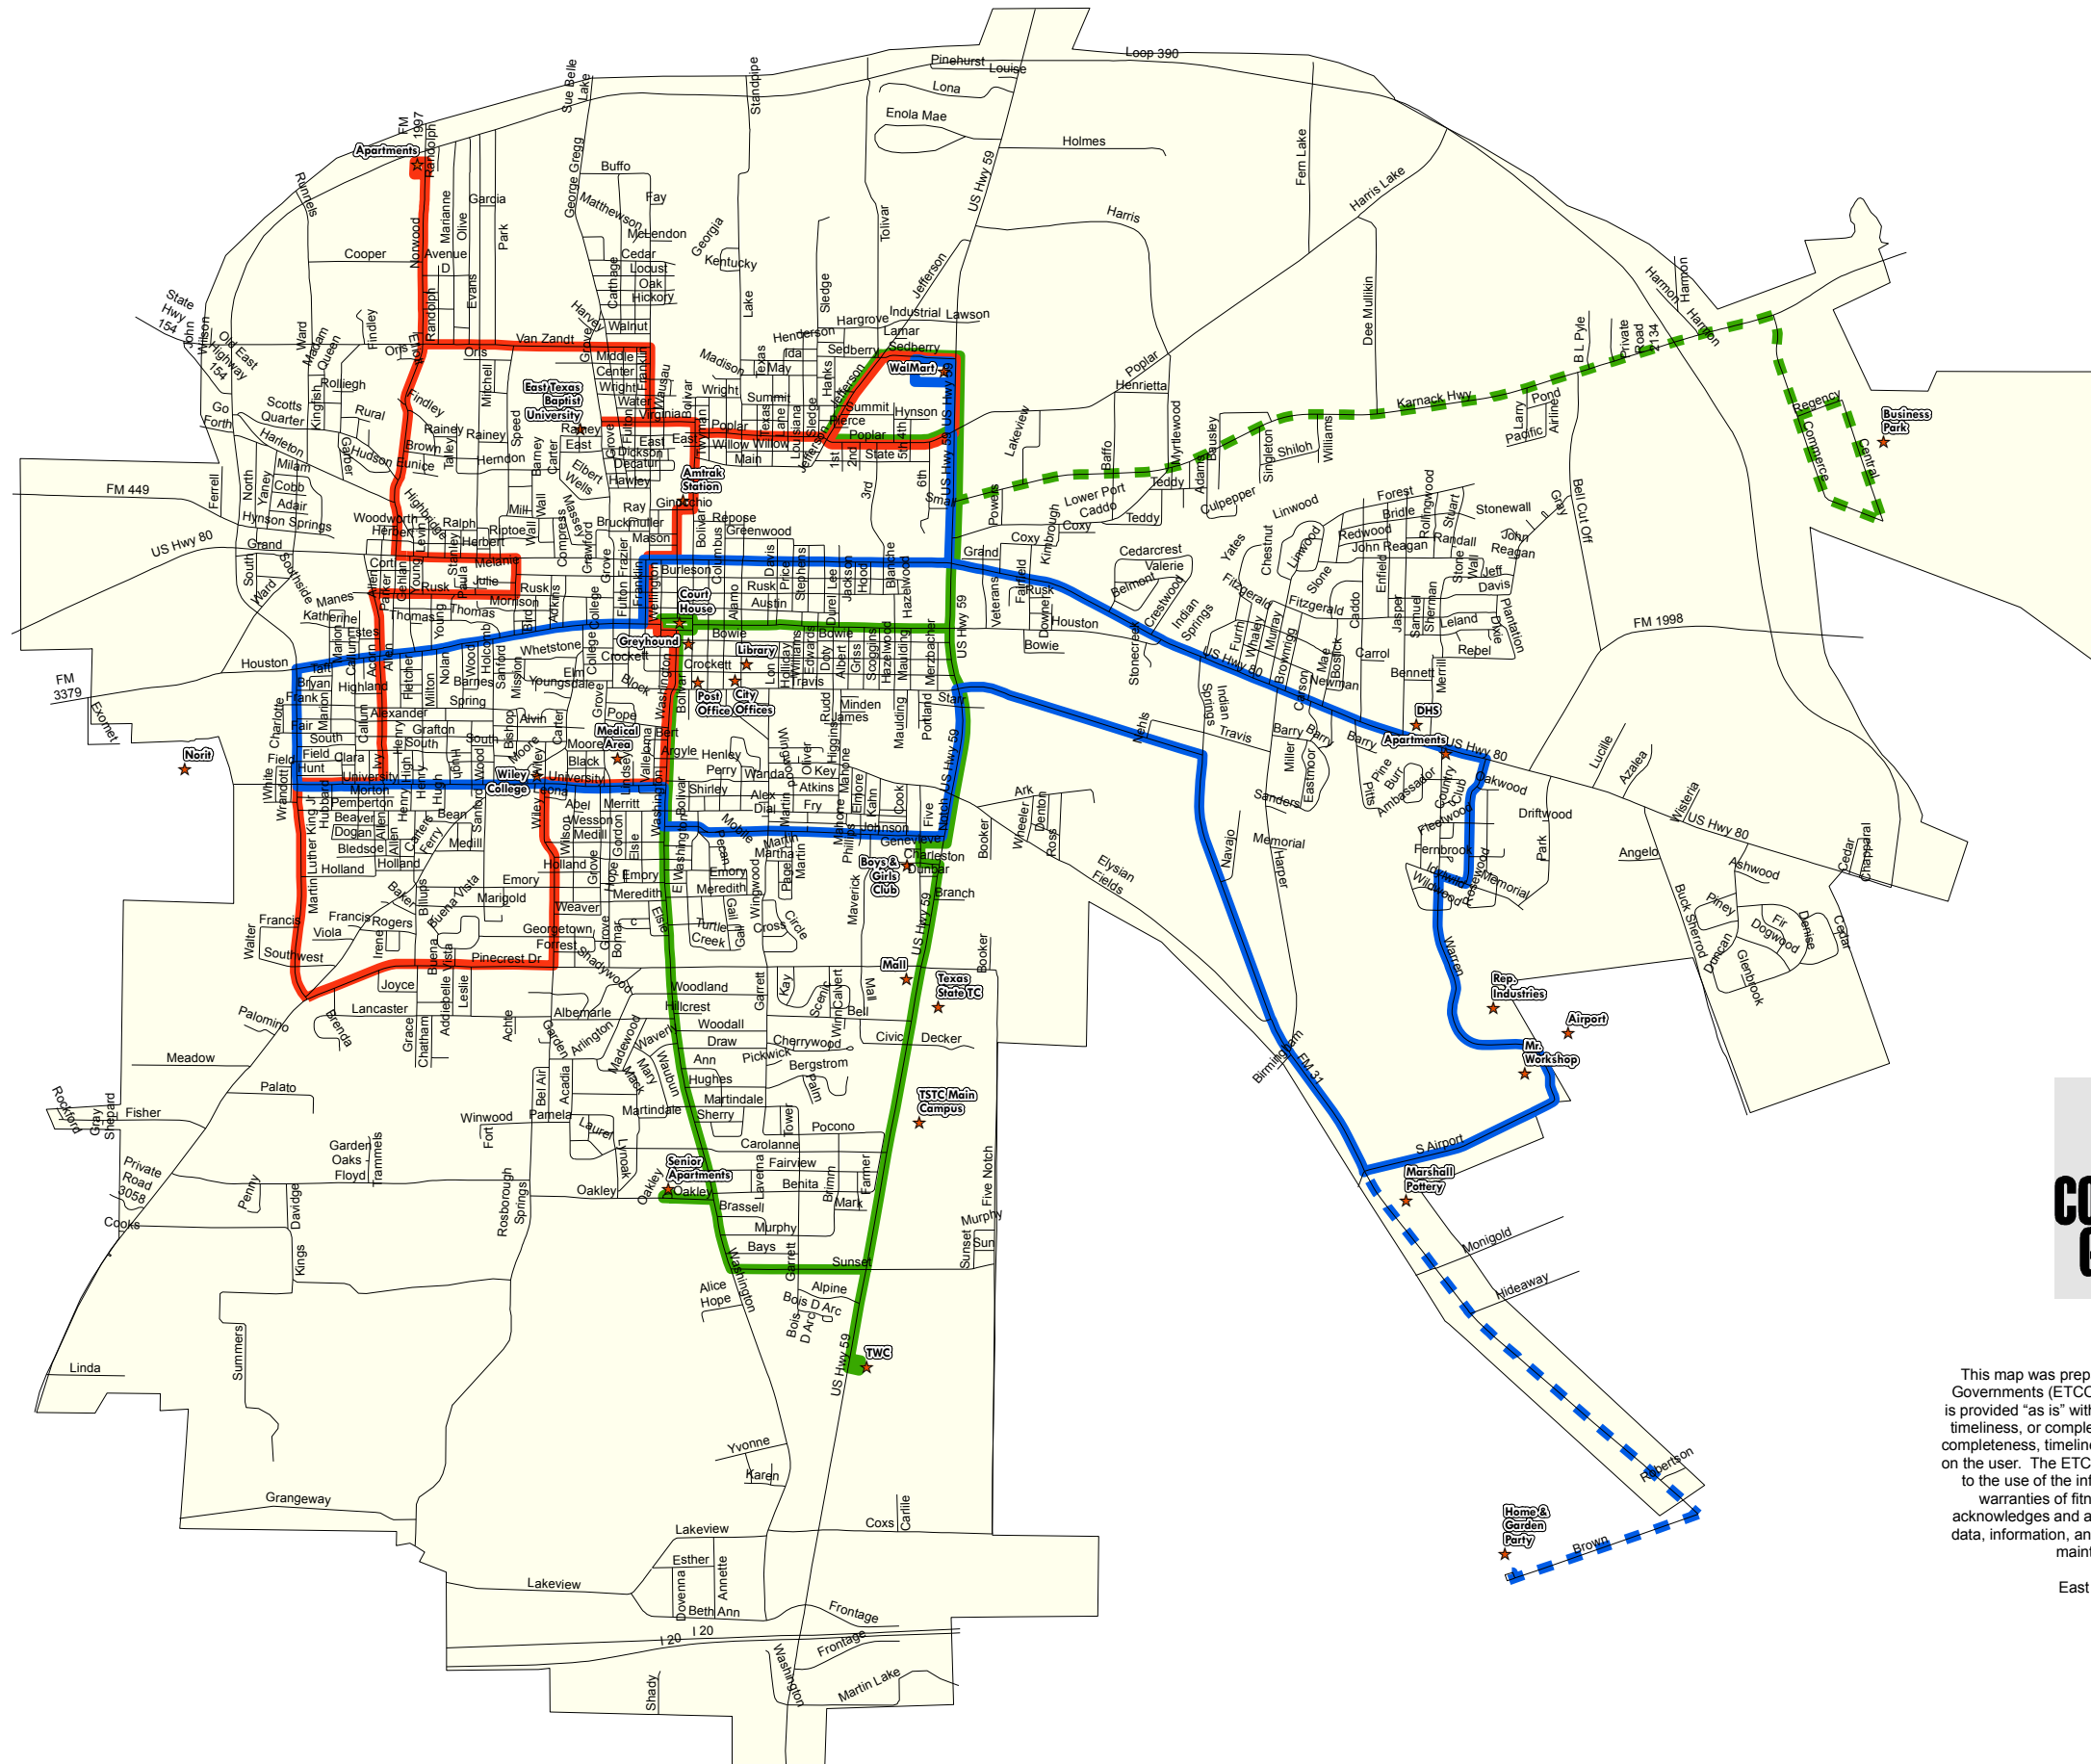

Marshall Transit Routes

Legend

- ★ Major Attractors
- Roads
- Blue Route
- Red Route
- Green Route
- - - Dashed Green
- - - Dashed Blue
- City of Marshall

Disclaimer:
 This map was prepared and printed by the East Texas Council of Governments (ETCOG) GIS Office from multiple sources. This map is provided "as is" without warranty or any representation of accuracy, timeliness, or completeness. The burden for determining accuracy, completeness, timeliness, and the appropriateness for use rests solely on the user. The ETCOG makes no warranties, express or implied, as to the use of the information obtained here. There are no implied warranties of fitness for a particular purpose. The requestor acknowledges and accepts all limitations, including the fact that the data, information, and maps are dynamic and in a constant state of maintenance, correction and update.
 Send corrections to:
 East Texas Council of Governments
 ATTN: GIS Manager
 3800 Stone Rd
 Kilgore TX, 75662